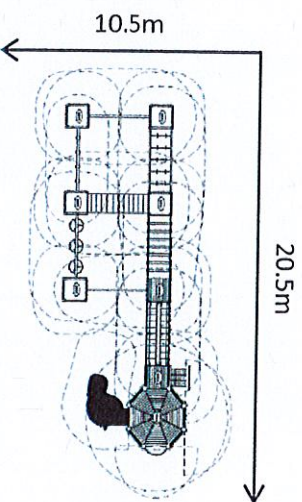

PLATINUMPLAY MODULE CT 784 V2

COLWILL SCHOOL
PLAYGROUND CONCEPTS

1. PlatinumPlay Modules can be customised in the following ways to ensure it best meet your requirements:
2. Powder coating colour of events, safety barriers, braces and roofs.
   - The type of events/challenges that connects decks.
   - The colour and/or type of slides.